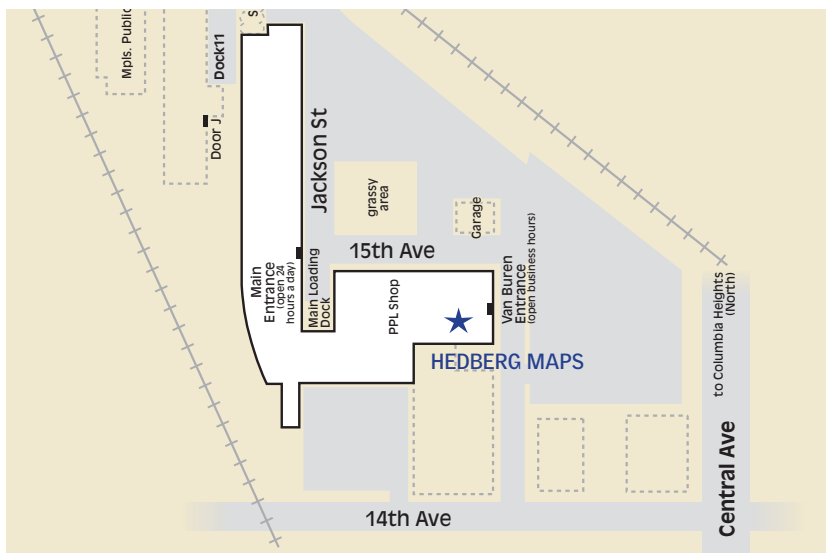

### From the south via I-35W:

Take 35W northbound to the Johnson St exit. This exit deposits you directly onto Johnson St NE. At the second light, turn left onto 18th Ave NE. At the first light, turn left onto Central Ave NE. At the first light, turn right onto 14th Ave NE, and follow directions below.

### From the northwest via I-94:

Take I-94 south to the Broadway/Washington exit. At the top of the exit, turn left onto Broadway. Go about two miles to Central Ave, and turn left. At the next light, turn left onto 14th Ave NE, and follow directions below.

### From I-394 and the Loring Park area:

Get on I-94 northbound. Exit at Broadway/Washington Ave. At the light at the end of the exit ramp, turn left on Washington Ave. At the light, turn right on Broadway. Go about two miles to Central Ave, and turn left. At the first light, turn left onto 14th Ave NE, and follow directions below.

### From downtown Minneapolis:

Take either Hennepin Ave or 3rd Ave (which turns into Central Ave) across the river. If you take Hennepin, turn left onto Central Ave where they meet. Go north about a mile to Broadway. Cross Broadway. At the first light, turn left onto 14th Ave NE, and follow directions below.