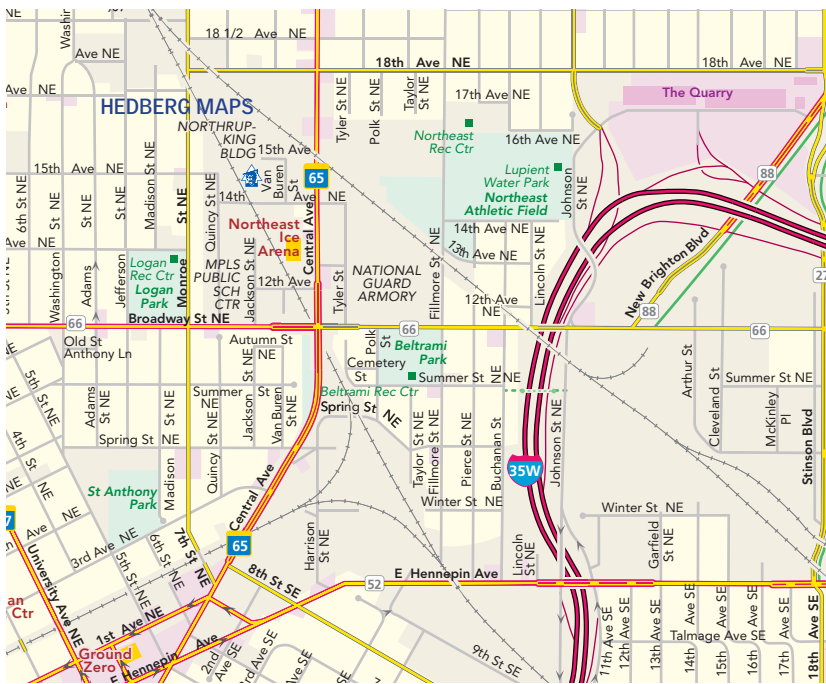

### From the south via I-35W:

Take 35W northbound to the Johnson St exit. This exit deposits you directly onto Johnson St NE. At the second light, turn left onto 18th Ave NE. At the first light, turn left onto Central Ave NE. At the first light, turn right onto 14th Ave NE, and follow directions below.

### From the northwest via I-94:

Take I-94 south to the Broadway/Washington exit. At the top of the exit, turn left onto Broadway. Go about two miles to Central Ave, and turn left. At the next light, turn left onto 14th Ave NE, and follow directions below.

### From I-394 and the Loring Park area:

Get on I-94 northbound. Exit at Broadway/Washington Ave. At the light at the end of the exit ramp, turn left on Washington Ave. At the light, turn right on Broadway. Go about two miles to Central Ave, and turn left. At the first light, turn left onto 14th Ave NE, and follow directions below.

### From downtown Minneapolis:

Take either Hennepin Ave or 3rd Ave (which turns into Central Ave) across the river. If you take Hennepin, turn left onto Central Ave where they meet. Go north about a mile to Broadway. Cross Broadway. At the first light, turn left onto 14th Ave NE, and follow directions below.